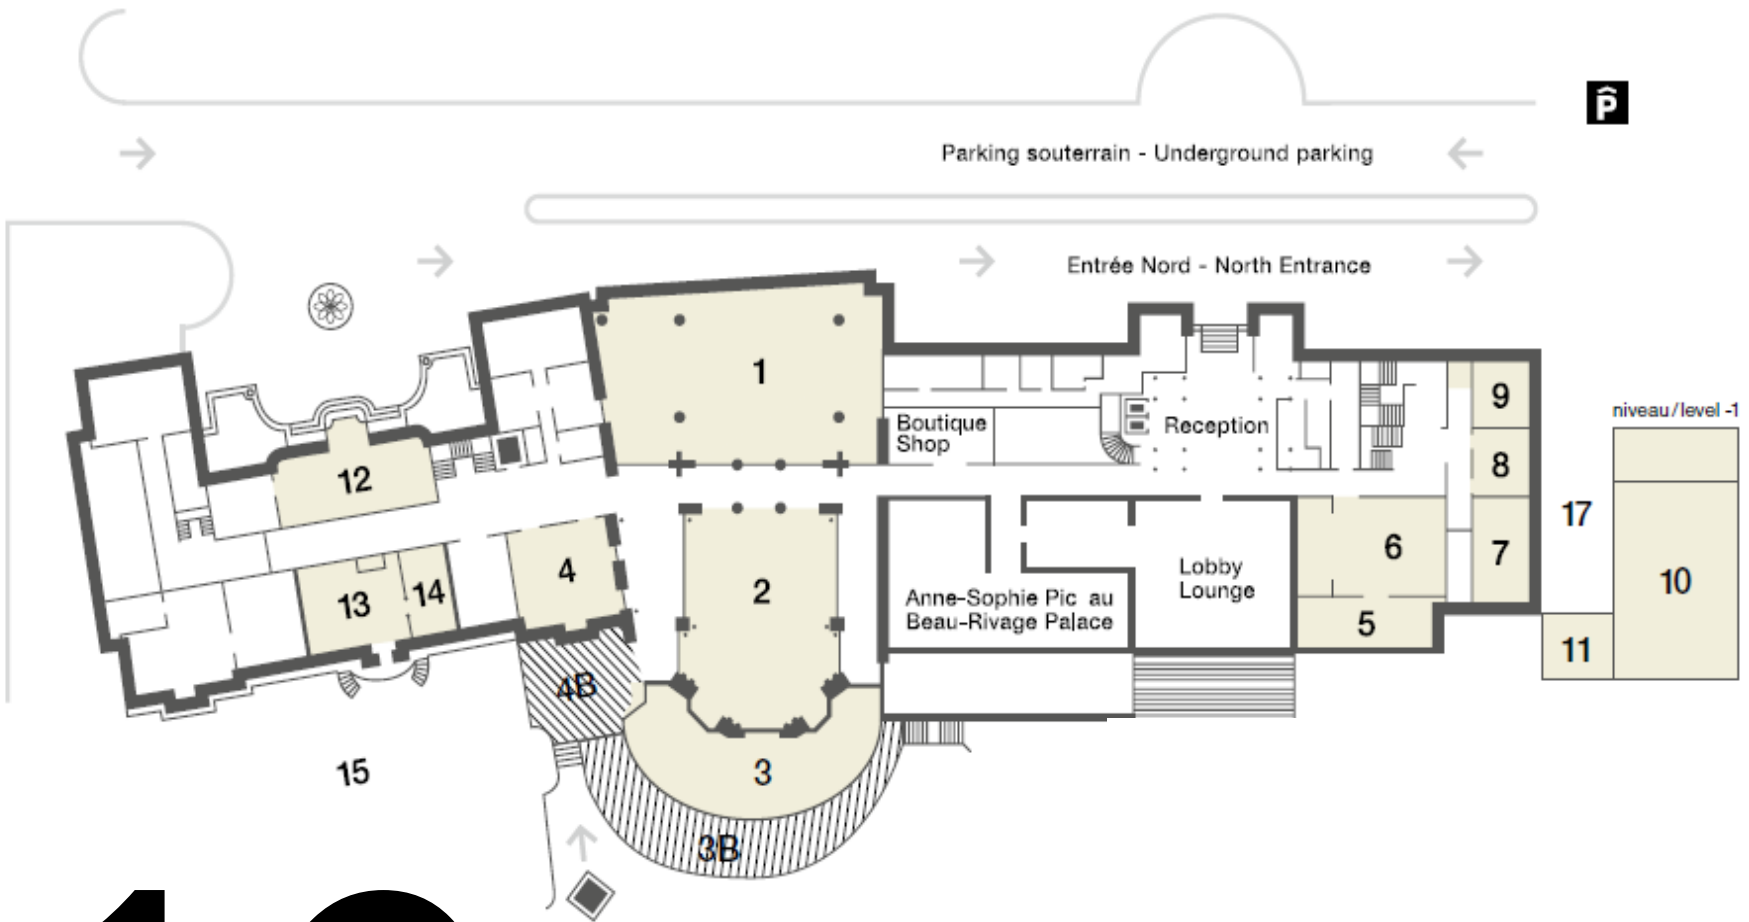

THE LEADING HOTELS
OF THE WORLD®

SWISS DELUXE HOTELS

ROOMS
323- 484 sqft

JUNIOR SUITES

646-753 sqft

IMPERIALE SUITE
1'506 sqft

12

Meeting and conferences rooms

	Your venues	sqft	Cocktail	Cabaret	Theater	Banquet
1	Sandoz	4'628	600	160	300	350
2	Rotonde	2'540	250	100	200	180
3	Terrace	3'035	200	-	-	120
4	Léman	915	70	35	50	50
5	Hermitage	672	60	20	40	40
6	Romain	775	60	30	50	50
7	Beaux-Arts	430	20	-	30	24
8	Olympique	484	20	-	20	24
9	Elysée	646	Royal table : 14 people			
10	Forum	1'776	-	80	160	-
12	Arcades	1'119	100	45	100	80
13	Open library	1'140	60	-	-	-
14	Closed library	624	35	20	30	34
15	Terrace Palace	10'763	350	-	-	-

La Terrasse
Petits Déjeuners
Trafalgar
Bar
Restaurant Miyako
Café Beau-Rivage
→

PRODUCTIVE MEETINGS

BEAU-RIVAGE PALACE

CHATELAIN DE LA VILLE

POWERFUL PRESENTATIONS

EXQUISITE EVENTS

LIFETIME MOMENTS

THE SANDOZ BALLROOM
4'628 sqft